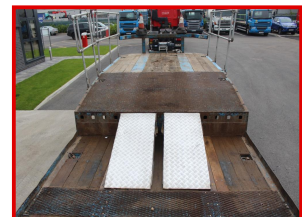

2010 King GTS 44 Tri Axle Low Loader

£22,500.00

Gigant Axles, Front Axle Lifts, Winch, Flip Toe Hydraulic Ramps, Out Riggers, Ramps To Neck, Safety Rails, May 2018 M.O.T

Product Details

Category/Type	TRAILERS
Make	2010 King
Model	GTS 44 Tri Axle Low Loader
Year	2010
KMs	-