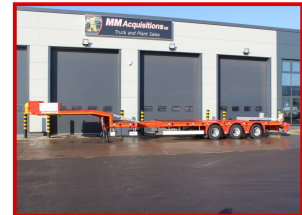

New/Unused Kassbohrer Tri Axle Extendable Low Loader SLA 3/1N18/30

£POA

52800kg GVW, Extendable Trailer With Sliding Bolster, Clip On Aluminium Clip On Ramps, Twist Locks, Self Steer Rear Axle, BPW Axles Drum Brakes, Spare Wheel And Carrier, Lockers Under Body, Pull Out Wide Load Marker Boards, Axle Weigher Pressure Gauges, 245/70 R17.5 Continental Tyres.

Product Details

Category/Type	TRAILERS
Make	New/Unused Kassbohrer
Model	Tri Axle Extendable Low Loader SLA 3/1N18/30
Year	-
KMs	-

The Willows, Millennium Road, Preston, Lancashire, PR2 5BL

Tel: +44 (0)1772 556130 Fax: +44 (0)1772 250210