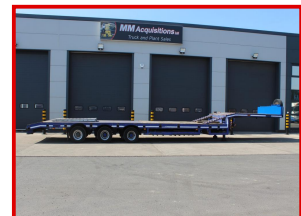

2003 Broshuis 9FT Wide Extendable Tri Axle Low Loader 58000 GVW

£13,500.00

Extendable Low Loader, Out Riggers, Pull Out Wide Load Marker Boards, Gigant Axles, Drum Brakes, Tool Box Storage On Neck, Steel Ramps To Neck, Aluminium Clip On Ramps To Rear, Spar Wheel Carrier, Front Lift Axle,

Product Details

Category/Type	TRAILERS
Make	2003 Broshuis 9FT Wide
Model	Extendable Tri Axle Low Loader 58000 GVW
Year	2003
KMs	-

The Willows, Millennium Road, Preston, Lancashire, PR2 5BL

Tel: +44 (0)1772 556130 Fax: +44 (0)1772 250210