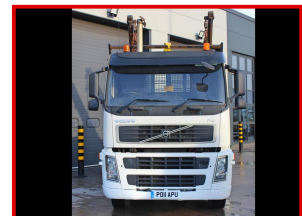

2011 Volvo FM330 6X2 Skip Lorry

£POA

Day Cab. I-Shift Gearbox. Mid Lift Axle. Edbro Telescopic Arm Skip Loading Equipment With 1 Extension. Sheeting System. SWL 15500kg. Alloy Fuel Tank. AdBlue. Upright Exhaust. Vishay TruckWeigh Onboard Weigher. Reverse Camera. Electric Windows. Electric Heated Mirrors. Cruise Control. Engine Brake. Hill Start Assist