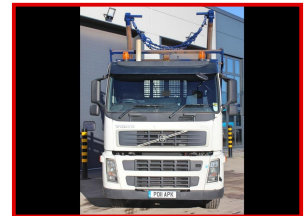

## **2011 Volvo FM330 6X2 Skip Lorry**

**£POA**

Day Cab. I-Shift Gearbox. Mid Lift Axle. Edbro Telescopic Arm Skip Loading Equipment With 1 Extension. SWL 15500kg. Sheeting System. Alloy Fuel Tank. AdBlue. Upright Exhaust. Reverse Camera. Vishay Truck Weigh Onboard Weigher. Electric Windows. Electric Heated Mirrors. Cruise Control. Hill Start Assist. Engine Brake

### **Product Details**

<b>Category/Type</b>	<b>RIGIDS</b>
<b>Make</b>	<b>2011 Volvo</b>
<b>Model</b>	<b>FM330 6X2 Skip Lorry</b>
<b>Year</b>	<b>2011</b>
<b>KMs</b>	<b>329630</b>

**The Willows, Millennium Road, Preston, Lancashire, PR2 5BL**