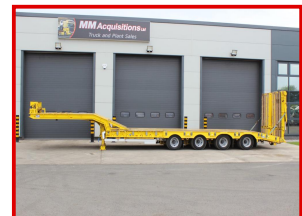

2013 Andover 4 Axle Extendable Low Loader 67000GVW

£47,500.00

BPW Axles. Drum Brakes. Front Lift Axle. 2 x Rear Steer Axles. Hydraulic Flip Toe Ramps That Can Cheese Wedge & Side Shift. Ramps To Neck. Extends 3.5m. Winch. Pull Out Wide Load Markers. Outriggers. MOT: 11/19

Product Details

Category/Type	TRAILERS
Make	2013 Andover
Model	4 Axle Extendable Low Loader 67000GVW
Year	2013
KMs	N/A

The Willows, Millennium Road, Preston, Lancashire, PR2 5BL

Tel: +44 (0)1772 556130 Fax: +44 (0)1772 250210