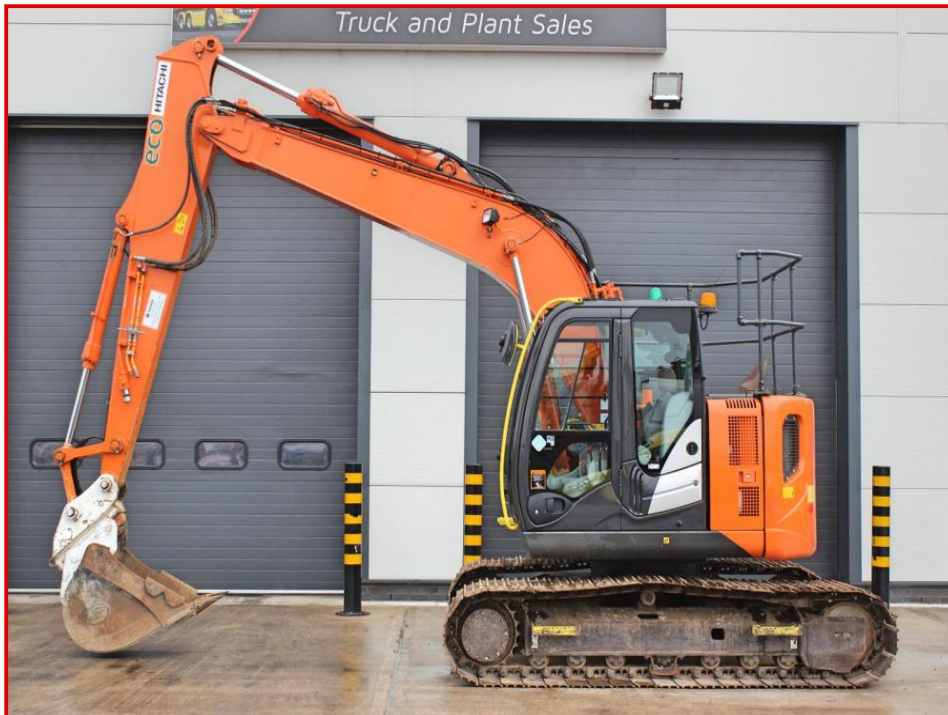

2014 Hitachi ZX135US Tracked Excavator

£52,000.00

Quick Hitch. Piped For Hammer & Breaker. Track Width 700mm. Boxing Ring. Reverse Camera.
73.4kW Isuzu Engine. Air Con. Radio. 3867 Hours. 14300kg GVW

Product Details

Category/Type	PLANT
Make	2014 Hitachi
Model	ZX135US Tracked Excavator
Year	2014
KMs	3867 Hours

The Willows, Millennium Road, Preston, Lancashire, PR2 5BL

Tel: +44 (0)1772 556130 Fax: +44 (0)1772 250210
www.mmacquisitions.com sales@mmacquisitions.com