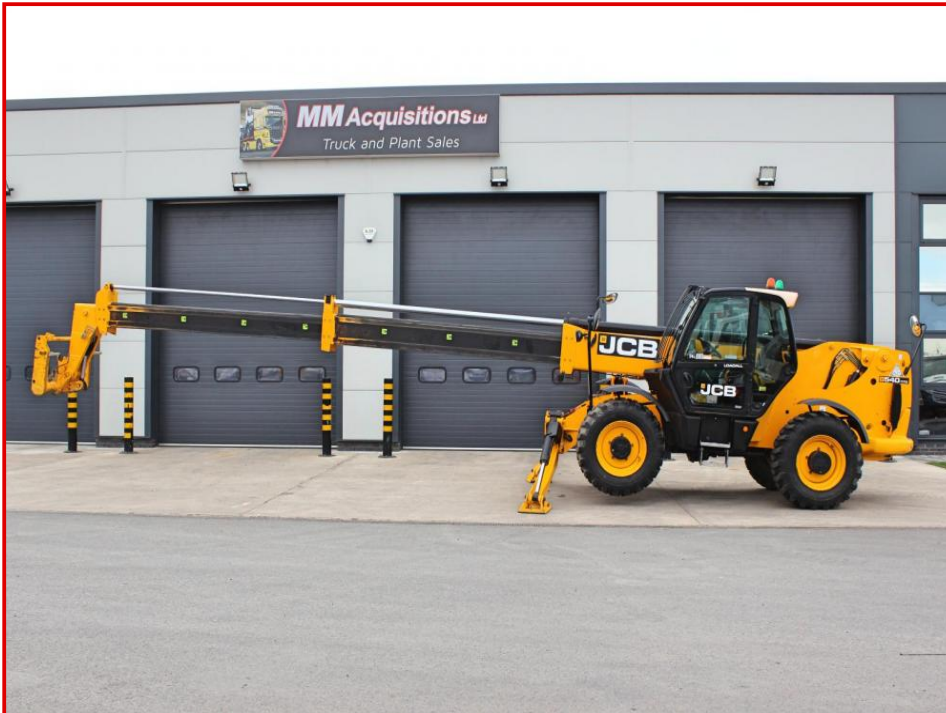

2015 JCB 540-170 Loadall Telehandler

£40,000.00

2598 Hours. Max Lift Capacity 4000kg. Max Lift Height 16.7m. 2 x Extensions. 2 x Hydraulic Stabiliser Legs. Reverse Camera. 4 Wheel Drive. 4 Wheel Steer (Front / All / Crab). Air Con. Joystick Controls. 81kW Engine. 12060kg GVW

Product Details

Category/Type	PLANT
Make	2015 JCB
Model	540-170 Loadall Telehandler
Year	2015
KMs	2598 Hours

The Willows, Millennium Road, Preston, Lancashire, PR2 5BL

Tel: +44 (0)1772 556130 Fax: +44 (0)1772 250210