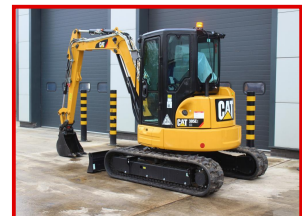

2017 Caterpillar 305E

£POA

Quick Hitch, Rubber Tracks, Blade, Beacon, Piped For Hammer, Comes With 2 X Buckets

Product Details

Category/Type	PLANT
Make	2017 Caterpillar
Model	305E
Year	2017
KMs	-

The Willows, Millennium Road, Preston, Lancashire, PR2 5BL