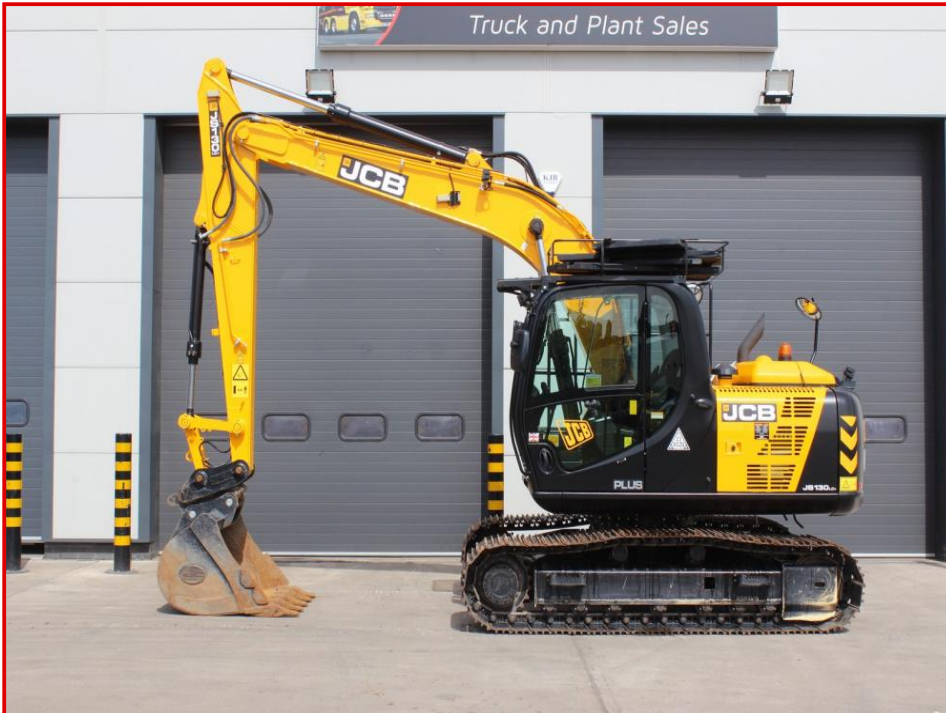

## **2018 JCB JS130Lc + Tracked Excavator**

**£POA**

Quick Hitch, Piped For Hammer, Cab Guard Kit, Reverse Camera, Add Blue Engine, 700mm Tracks

### **Product Details**

<b>Category/Type</b>	<b>PLANT</b>
<b>Make</b>	<b>2018 JCB</b>
<b>Model</b>	<b>JS130Lc + Tracked Excavator</b>
<b>Year</b>	<b>2018</b>
<b>KMs</b>	<b>143hrs</b>

**The Willows, Millennium Road, Preston, Lancashire, PR2 5BL**