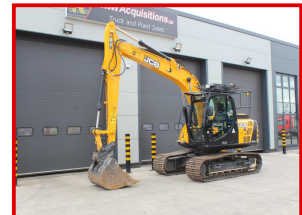

2018 JCB JS131Lc + Tracked Excavator

£POA

Quick Hitch, Piped For Hammer, Cab Guard Kit, Reverse Camera, 700mm Tracks, None Add Blue Engine.

Product Details

Category/Type	PLANT
Make	2018 JCB
Model	JS131Lc + Tracked Excavator
Year	2018
KMs	405hrs