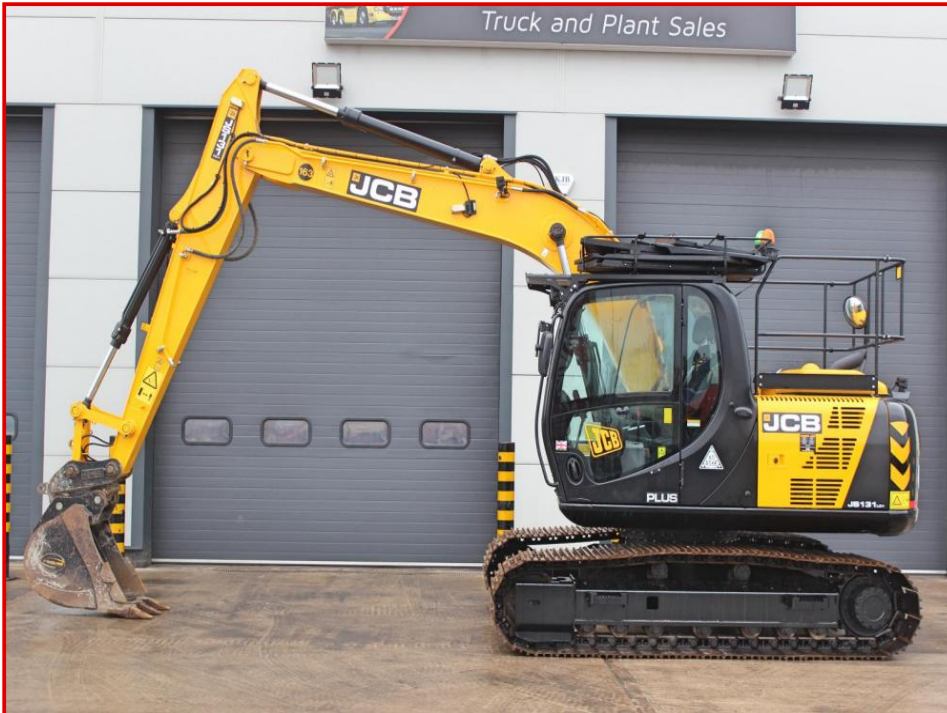

2018 JCB JS131LC+ Tracked Excavator

£55,000.00

Quick Hitch. Boxing Ring. Cab Guards. Reverse Camera. Piped For Hammer. Track Width 700mm. Air Con

Product Details

Category/Type	PLANT
Make	2018 JCB
Model	JS131LC+ Tracked Excavator
Year	2018
KMs	1016 Hours