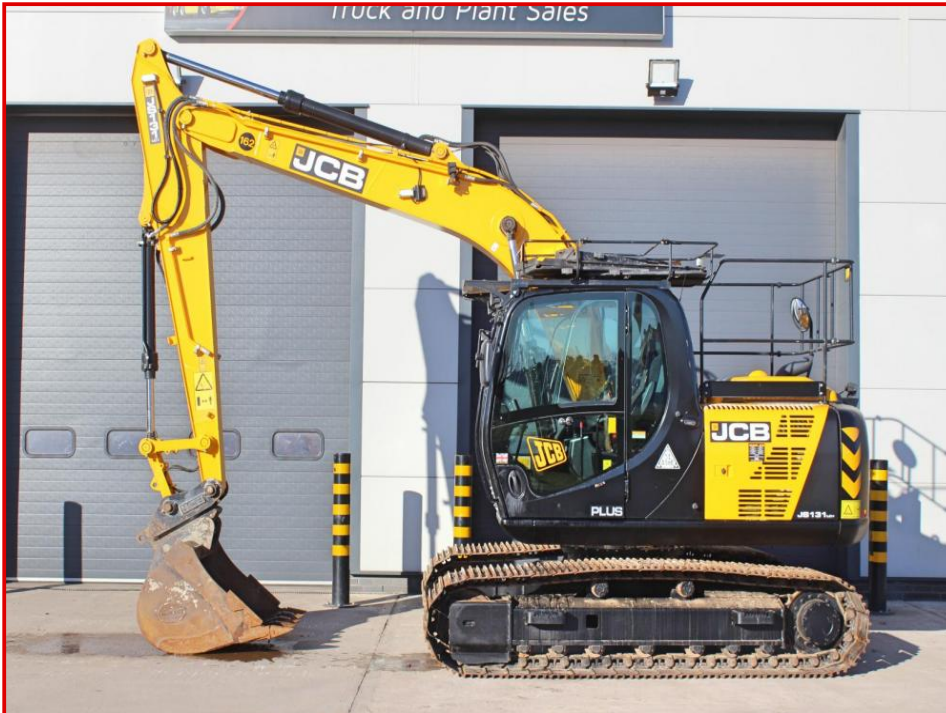

2018 JCB JS131LC+ Tracked Excavator

£55,000.00

Quick Hitch. Boxing Ring. Cab Guards. Reverse Camera. Piped For Hammer. Track Width 700mm. Air Con.

Product Details

Category/Type	PLANT
Make	2018 JCB
Model	JS131LC+ Tracked Excavator
Year	2018
KMs	1056 Hours