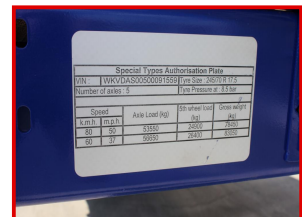

2018 Kassbohrer 9Ft Wide 5 Axle Extendable Low Loader

£POA

9ft Wide Bed, 83050kg GVW, 2 x Front Lift Axle, 2 x Self Steer Rear Axles, SAF Axle, Drum Brakes, Ramps To Neck, Hydraulic Rear Ramps With Hydraulic Side Shift, Pull Out Wide Load Marker Boards, Out Riggers, Lockers Under Body, Spare Wheel And Carrier, 245/70 R17.5 Continental Tyres

Product Details

Category/Type	TRAILERS
Make	2018 Kassbohrer
Model	9Ft Wide 5 Axle Extendable Low Loader
Year	2018
KMs	-

The Willows, Millennium Road, Preston, Lancashire, PR2 5BL

Tel: +44 (0)1772 556130 Fax: +44 (0)1772 250210