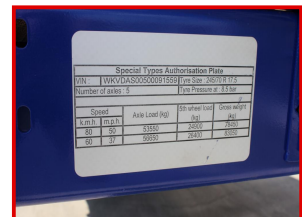

## **2018 Kassbohrer 9Ft Wide 5 Axle Extendable Low Loader**

### **£POA**

9ft Wide Bed, 83050kg GVW, 2 x Front Lift Axle, 2 x Self Steer Rear Axles, SAF Axle, Drum Brakes, Ramps To Neck, Hydraulic Rear Ramps With Hydraulic Side Shift, Pull Out Wide Load Marker Boards, Out Riggers, Lockers Under Body, Spare Wheel And Carrier, 245/70 R17.5 Continental Tyres