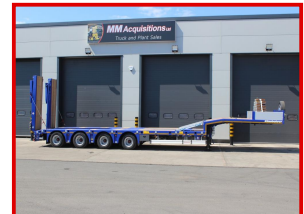

2018 Kassboerer 9Ft Wide 4 Axle Extendable Low Loader SLA4/2N-18/40

£POA

71720kg GVW, 9ft Wide Bed, Excavator Trough, 2 x Self Steer Rear Axles, Front Lift Axle, SAF Axles Drum Brakes, Out Riggers With Boards, Lockers Under Body, Ramps To Neck, Spare Wheel And Carrier, Pull Out Wide Load Marker Boards,.

Product Details

Category/Type	TRAILERS
Make	2018 Kassboerer
Model	9Ft Wide 4 Axle Extendable Low Loader SLA4/2N-18/40
Year	2018
KMs	-

The Willows, Millennium Road, Preston, Lancashire, PR2 5BL

Tel: +44 (0)1772 556130 Fax: +44 (0)1772 250210