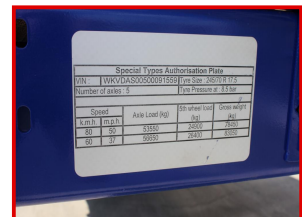

2019 Kassbohrer 9Ft Wide 5 Axle Extendable Low Loader

£POA

9ft Wide Bed, 83050kg GVW, 2 x Front Lift Axle, 2 x Self Steer Rear Axles, SAF Axle, Drum Brakes, Ramps To Neck, Hydraulic Rear Ramps With Hydraulic Side Shift, Pull Out Wide Load Marker Boards, Out Riggers, Lockers Under Body, Spare Wheel And Carrier, 245/70 R17.5 Continental Tyres

Product Details

Product Details	
Category/Type	TRAILERS
Make	2019 Kassbohrer
Model	9Ft Wide 5 Axle Extendable Low Loader
Year	2019
KMs	-

The Willows, Millennium Road, Preston, Lancashire, PR2 5BL

Tel: +44 (0)1772 556130 Fax: +44 (0)1772 250210