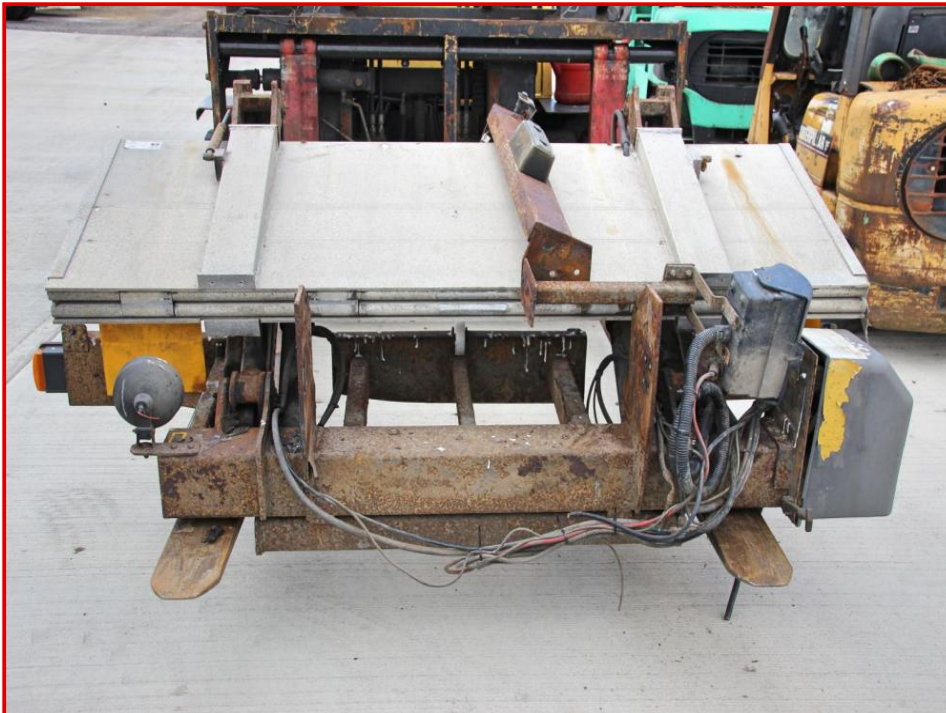

Anteo (2010) 1500kg Tuck Away Tail Lift

£500.00

2010 Anteo 1500kg Tuck Away Tail Lift

Product Details

Category/Type	RIGIDS
Make	Anteo (2010)
Model	1500kg Tuck Away Tail Lift
Year	2010
KMs	-

The Willows, Millennium Road, Preston, Lancashire, PR2 5BL