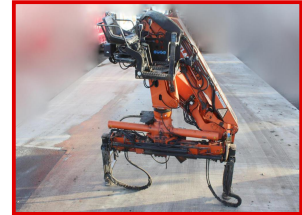

Atlas 105.2-A2 Crane

£3,000.00

Atlas 105.2-A2 Crane With 2 Extensions. Seated Crane Controls. 2 x Outriggers. Comes With Kinshofer KM331 Brick Clamp. Came Off 8X4 Volvo 32 Tonne

Product Details

Category/Type	RIGIDS
Make	Atlas
Model	105.2-A2 Crane
Year	2007
KMs	N/A