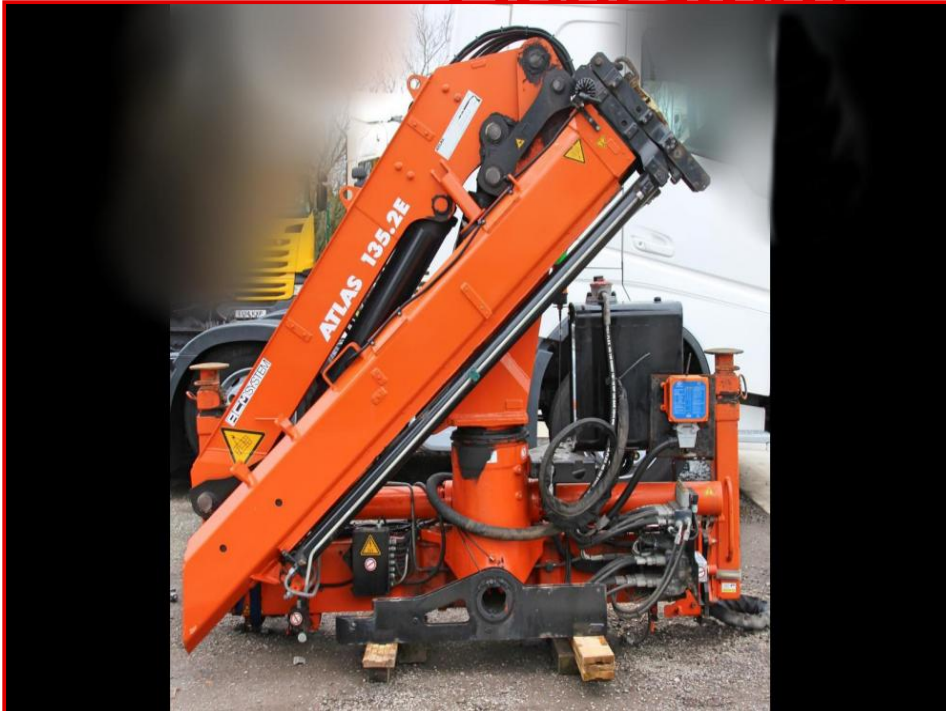

ATLAS (2014) 135.2E-A2 Crane With 2 Extensions (Remote Operated)

£7,500.00

ATLAS 135.2E-A2 Crane With 2 Extensions (Remote Operated). 2 x Outriggers. Remote Control

Product Details

Category/Type	RIGIDS
Make	ATLAS (2014)
Model	135.2E-A2 Crane With 2 Extensions (Remote Operated)
Year	2014
KMs	N/A