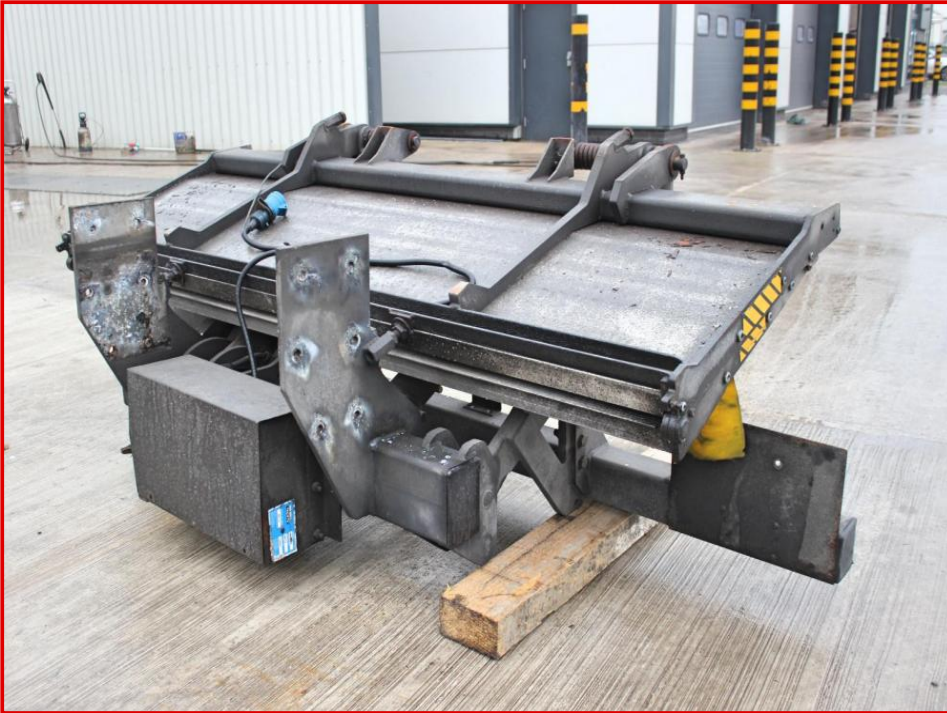

DEL Tuck Away Tail Lift

£1,000.00

2012 DEL Tuck Away Tail Lift. SWL 1500kg

Product Details

Category/Type	RIGIDS
Make	DEL
Model	Tuck Away Tail Lift
Year	2012
KMs	N/A

The Willows, Millennium Road, Preston, Lancashire, PR2 5BL