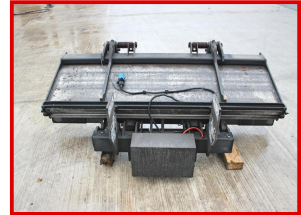

## **DEL Tuck Away Tail Lift**

**£1,000.00**

2012 DEL Tuck Away Tail Lift. SWL 1500kg