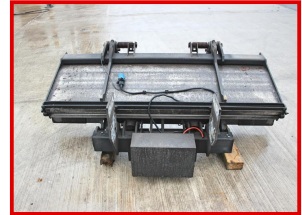

DEL Tuck Away Tail Lift

£1,000.00

2012 DEL Tuck Away Tail Lift. SWL 1500kg

Product Details

Category/Type	RIGIDS
Make	DEL
Model	Tuck Away Tail Lift
Year	2012
KMs	N/A

The Willows, Millennium Road, Preston, Lancashire, PR2 5BL