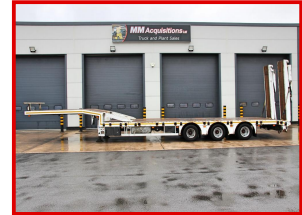

Kassbohrer (2015) Tri Axle Extendable Rear Steer Low Loader 50000kg GVW

£24,950.00

SAF Axles. Drum Brakes. Front Lift Axle. Self Steer Rear Axle. Hydraulic Flip Toe Ramps. Hydraulic Side Shift. Ramps To Neck. Bed Length 30 ft 8 Inches. Extendable Bed. Lashing Rings. Outriggers. Wide Load Markers. 52000kg GVW.

Product Details

Category/Type	TRAILERS
Make	Kassbohrer (2015)
Model	Tri Axle Extendable Rear Steer Low Loader 50000kg GVW
Year	2015
KMs	N/A

The Willows, Millennium Road, Preston, Lancashire, PR2 5BL

Tel: +44 (0)1772 556130 Fax: +44 (0)1772 250210