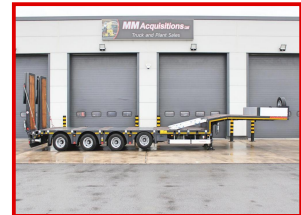

Kassbohrer 4 Axle Extendable Low Loader 63800GVW (New / Unused)

£55,000.00

New & Unused. BPW Axles. Drum Brakes. Front Lift Axle. 2 x Self-Steer Rear Axles. Hydraulic Flip Toe Ramps. Hydraulic Side Shift. Ramps To Neck. Bed Length 8.6m. Extends 4.5m. Locks Every 500mm. 2 x Rear Stabiliser Legs. Axle Load Indicator. Outriggers. Lashing Rings. Spare Wheel & Carrier. Wheel Chocks. Pull Out Wide Load Marker Boards. Storage Area At Head Of Trailer. 245/70R17.5 Continental Tyres. Overall Length 12.55m. 63800kg GVW

Product Details

Category/Type	TRAILERS
Make	Kassbohrer
Model	4 Axle Extendable Low Loader 63800GVW (New / Unused)
Year	-
KMs	-

The Willows, Millennium Road, Preston, Lancashire, PR2 5BL

Tel: +44 (0)1772 556130 Fax: +44 (0)1772 250210