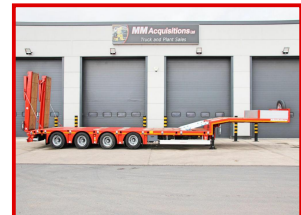

Kassbohrer 4 Axle Non-Extendable Rear Steer Low Loader Trailer 63800GVW (New / Unused)

£54,500.00

New & Unused. BPW Axles. Drum Brakes. Front Lift Axle. 2 x Self-Steer Rear Axles. Hydraulic Flip Toe Ramps. Hydraulic Side Shift. Ramps To Neck. Axle Load Indicator. Bed Length 9.3m. 2 x Rear Stabiliser Legs. Outriggers. Lashing Rings. Spare Wheel & Carrier. Wheel Chocks. Pull Out Wide Load Marker Boards. Storage Area At Head Of Trailer. 245/70R17.5 Continental Tyres. Overall Length 13.565m. 63800kg GVW

Product Details

Category/Type	TRAILERS
Make	Kassbohrer
Model	4 Axle Non-Extendable Rear Steer Low Loader Trailer 63800GVW (New / Unused)
Year	2019
KMs	-

The Willows, Millennium Road, Preston, Lancashire, PR2 5BL