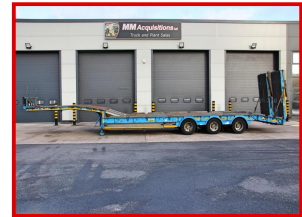

King (2011) Tri Axle Low Loader Trailer

£POA

Drum Brakes. Winch. Flip Toe Hydraulic Ramps. Run Up Ramps To Neck. Side Shift Ramps.
Model GTS / 3 17.5 1600

Product Details

Category/Type	TRAILERS
Make	King (2011)
Model	Tri Axle Low Loader Trailer
Year	2011
KMs	N/A