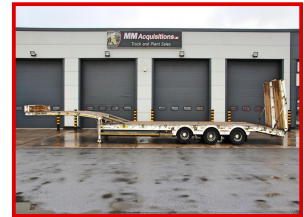

King (2013) Tri Axle Low Loader Trailer

£21,500.00

Gigant Axles. Drum Brakes. Front Lift Axle. Hydraulic Flip Toe Ramps. Hydraulic Side Shift. 9.3m Platform. Ramps To Neck. Chamfered Headboard. Outriggers. Lashing Rings. 44,000kg GVW

Product Details

Category/Type	TRAILERS
Make	King (2013)
Model	Tri Axle Low Loader Trailer
Year	2013
KMs	-

The Willows, Millennium Road, Preston, Lancashire, PR2 5BL

Tel: +44 (0)1772 556130 Fax: +44 (0)1772 250210