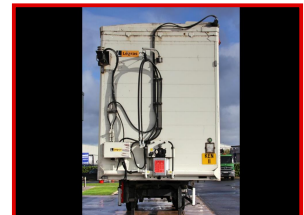

Legras (2015) Tri Axle Walking Floor Trailer

£22,500.00

SAF Axles. Drum Brakes. 130 Cubic Yard Capacity. Hydraulic Rear Door. Hydraulic Easy Sheet.
39,000kg GVW. MOT: 30/04/21

Product Details

| | |
|----------------------|---------------------------------------|
| Category/Type | TRAILERS |
| Make | Legras (2015) |
| Model | Tri Axle Walking Floor Trailer |
| Year | 2015 |
| KMs | - |