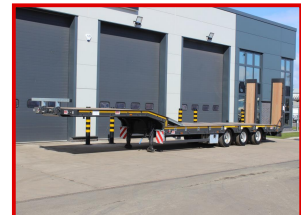

McCauley Tri Axle Low Loader Trailer (New / Unused)

£POA

New & Unused. Granning Axles. Drum Brakes. Rear Lift Axle. Hydraulic Rear Ramps. Manual Side Shift. Ramps To Neck. Outriggers. Pull Out Marker Boards. Storage Cabinet

Product Details	
Category/Type	TRAILERS
Make	McCauley
Model	Tri Axle Low Loader Trailer (New / Unused)
Year	-
KMs	-

The Willows, Millennium Road, Preston, Lancashire, PR2 5BL

Tel: +44 (0)1772 556130 Fax: +44 (0)1772 250210