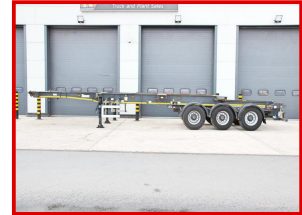

Montracon (2014) Tri Axle Sliding Skeletal Trailer

£8,500.00

SAF Axles. Drum Brakes. Can Carry: 20ft Box / 30ft Box / 2 x 20ft Boxes / 13.6m or 40ft Box / 45ft Box. Overall Length 12.269m. 39000kg GVW

Product Details