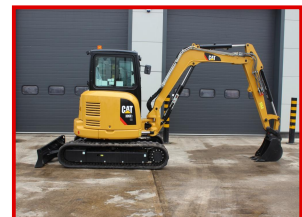

## **New / Unused 2017 Caterpillar 305E Mini Tracked Excavator**

**£POA**

New & Unused. 4 Hours. Quick Hitch, Rubber Tracks, Blade, Beacon, Piped For Hammer, Comes With 2 X Buckets

### **Product Details**

<b>Category/Type</b>	<b>PLANT</b>
<b>Make</b>	<b>New / Unused 2017 Caterpillar</b>
<b>Model</b>	<b>305E Mini Tracked Excavator</b>
<b>Year</b>	<b>2017</b>
<b>KMs</b>	<b>4 Hours</b>