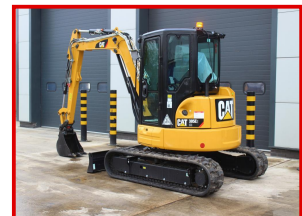

## **New / Unused 2017 Caterpillar 305E Mini Tracked Excavator**

**£POA**

New & Unused. 4 Hours. Quick Hitch, Rubber Tracks, Blade, Beacon, Piped For Hammer, Comes With 2 X Buckets

### **Product Details**

<b>Category/Type</b>	<b>PLANT</b>
<b>Make</b>	<b>New / Unused 2017 Caterpillar</b>
<b>Model</b>	<b>305E Mini Tracked Excavator</b>
<b>Year</b>	<b>2017</b>
<b>KMs</b>	<b>4 Hours</b>