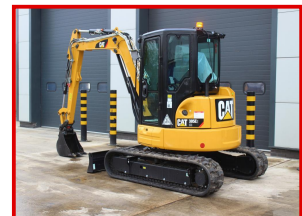

New / Unused 2017 Caterpillar 305E Mini Tracked Excavator

£POA

New & Unused. 4 Hours. Quick Hitch, Rubber Tracks, Blade, Beacon, Piped For Hammer, Comes With 2 X Buckets

Product Details

Category/Type	PLANT
Make	New / Unused 2017 Caterpillar
Model	305E Mini Tracked Excavator
Year	2017
KMs	4 Hours