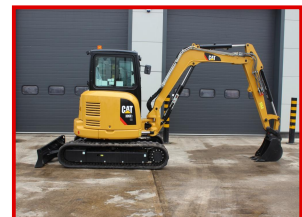

New / Unused 2017 Caterpillar 305E Mini Tracked Excavator

£POA

New & Unused. 4 Hours. Quick Hitch, Rubber Tracks, Blade, Beacon, Piped For Hammer, Comes With 2 X Buckets

Product Details

Category/Type	PLANT
Make	New / Unused 2017 Caterpillar
Model	305E Mini Tracked Excavator
Year	2017
KMs	4 Hours