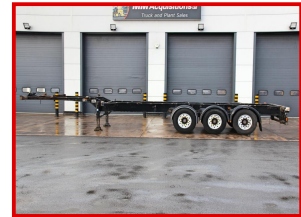

Wilcox (2003) Tri Axle Step Frame Chassis

£2,950.00

SAF Axles. Disc Brakes. Alloy Wheels. 11.82m Chassis Length. 37,500kg GVW

Product Details

Category/Type	TRAILERS
Make	Wilcox (2003)
Model	Tri Axle Step Frame Chassis
Year	2003
KMs	-